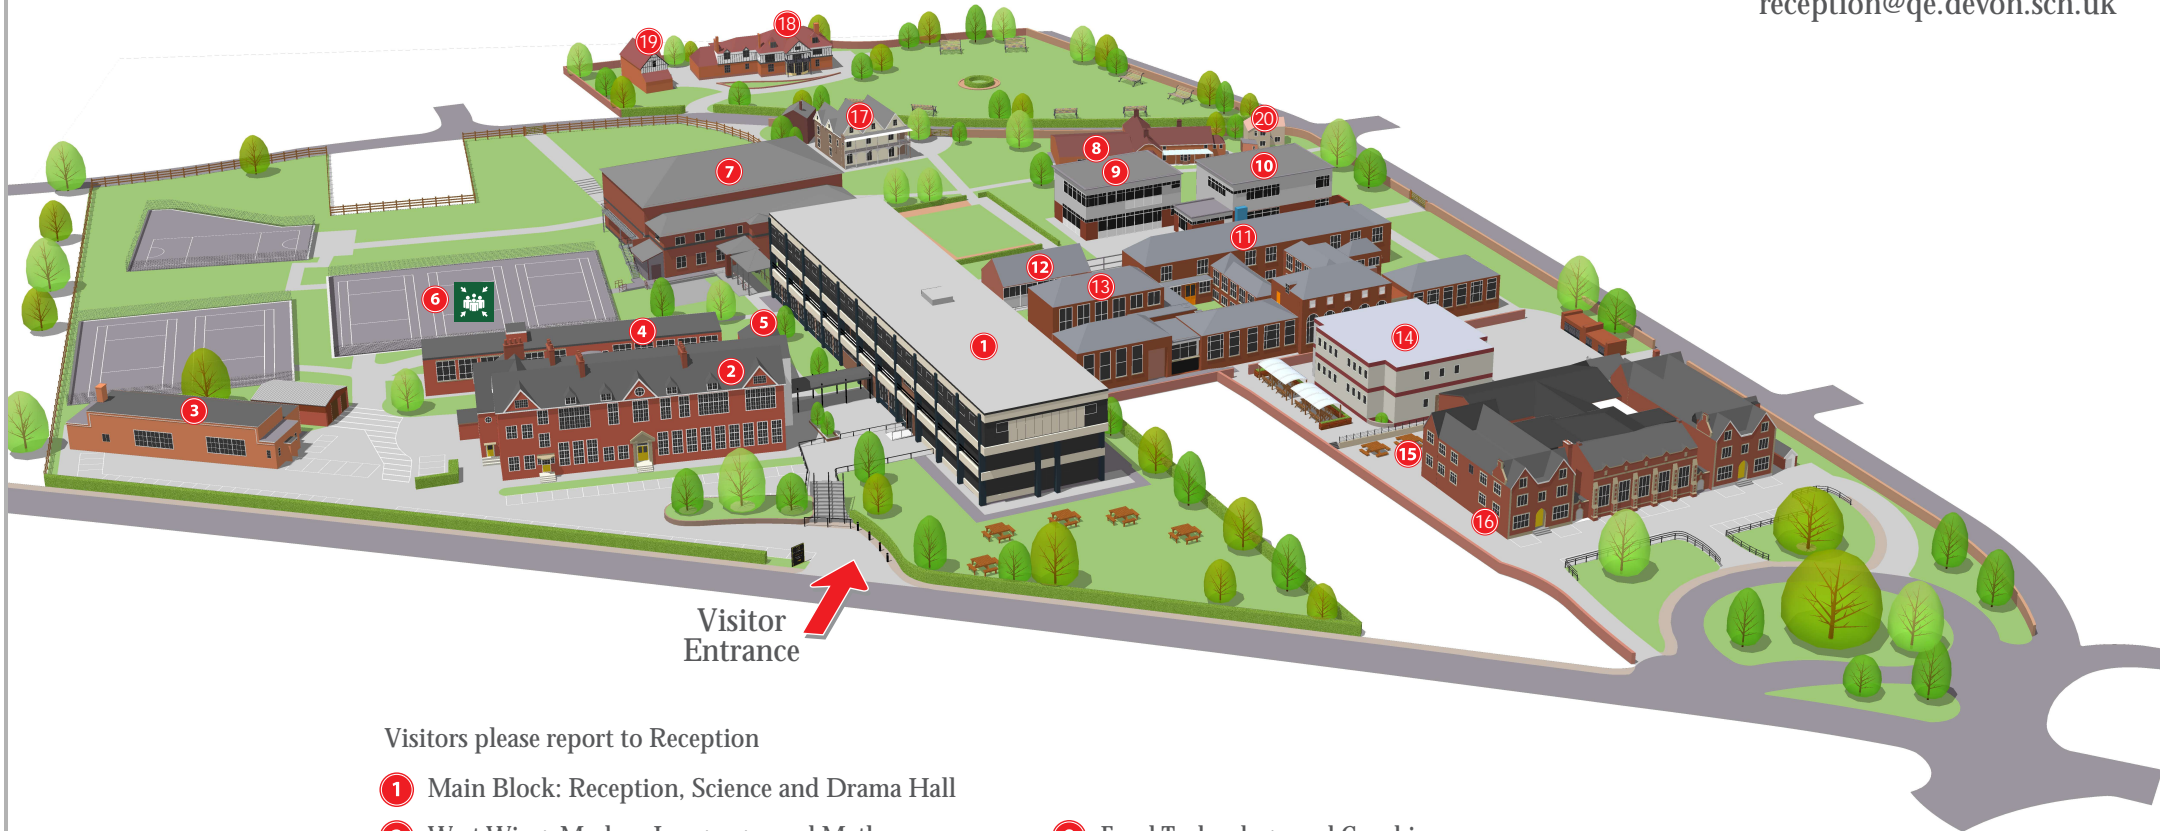

# Queen Elizabeth's *School*

## Western Road Campus

Western Road Campus  
Western Road  
Credton  
Devon EX17 3LU

01363 773401  
reception@qe.devon.sch.uk

Visitors please report to Reception

- ① Main Block: Reception, Science and Drama Hall
- ② West Wing: Modern Languages and Maths
- ③ Sports Academy and Premises Workshop
- ④ Art
- ⑤ Art Studio and Darkroom
- ⑥ Assembly Point
- ⑦ Sports Hall and Fitness Suite
- ⑧ Orchard House: Music

- ⑨ Food Technology and Graphics
- ⑩ Materials Technology
- ⑪ East Wing: English and ICT
- ⑫ Photography
- ⑬ Gym
- ⑭ Humanities
- ⑮ College Café

- ⑯ College House: Sixth Form Library and Atrium
- ⑰ St Martins
- ⑱ The Mount
- ⑲ Mountside
- ⑳ Hillbrow